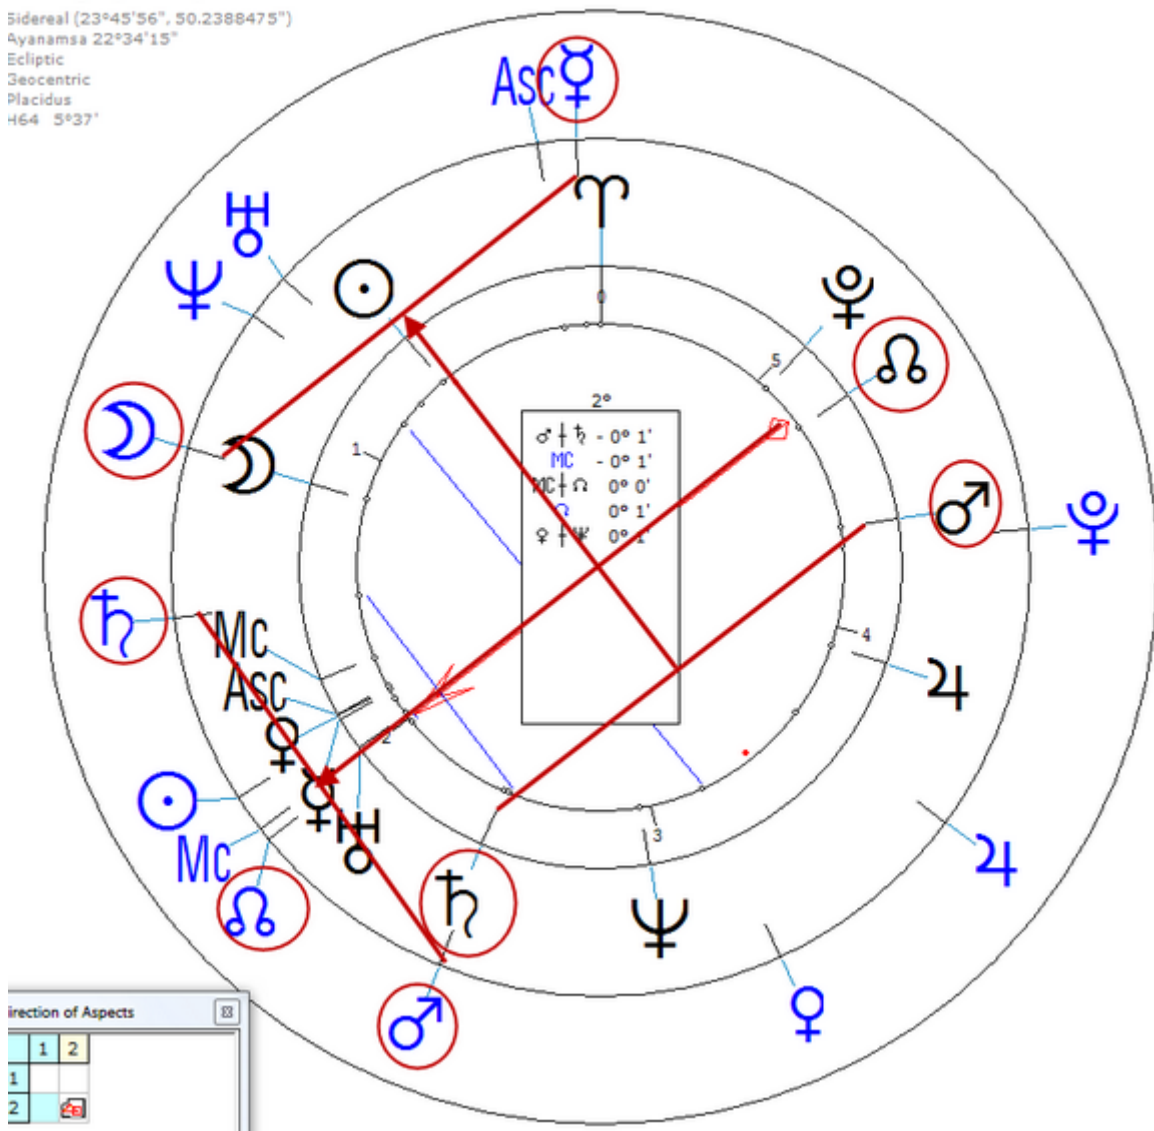

Lockridge, Ross

25 April 1914 at 06:30 (= 06:30 AM)Bloomington, Indiana, 39n10, 86w32

American author.

<https://www.astro.com/astro-databank/Lockridge,_Ross>

Death by Suicide 6 March 1948 in Bloomington, Indiana(Carbon monoxide poisoning, age 33)

Progressed Lunar Return (Harmonic 64)

Lunar $\♂/\♁$ = Lunar $\☾/\♀$ = Lunar $\♁$ = $\♂_n/\♁_n$ = $\♁_n$

Lockridge, Ross

25 April 1914 Sat 6:30 (GMT-6) 39°09'55"N 86°31'35"W
Bloomington, Indiana, USA

Sidereal (23°45'56", 50.2388475")

Ayanamsa 22°34'15"

Ecliptic

Geocentric

Placidus

H64 5°37'